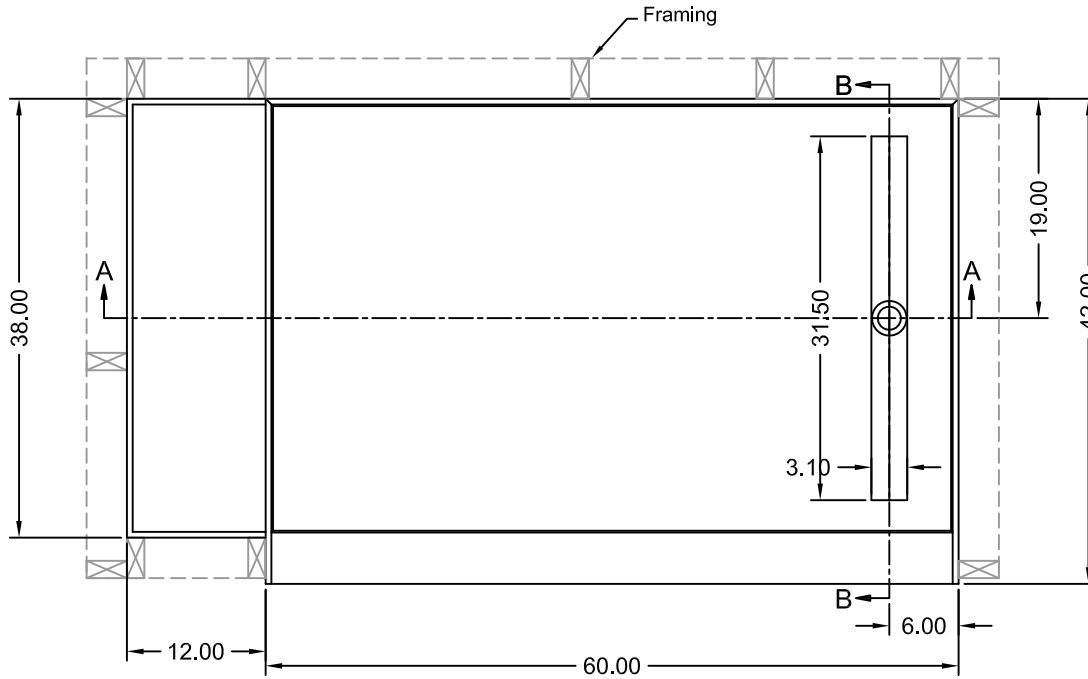

TILE REDI® BASE'N BENCH® SHOWER KIT

REDI TRENCH®
WITH REDI BENCH®

MODEL
RT4260R-SBN-RB42-KIT

(Not to scale)

SECTION A-A