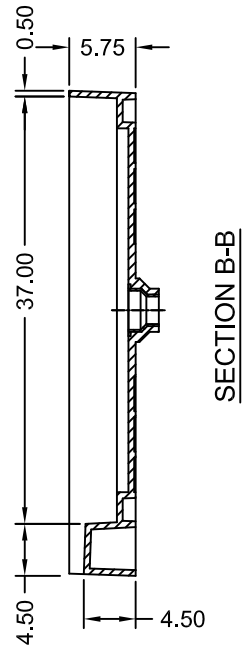

TILE REDI® BASE'N BENCH® SHOWER KIT

REDI TRENCH®
WITH REDI BENCH®

MODEL
RT4260R-SBN-RB42-KIT

(Not to scale)

SECTION A-A