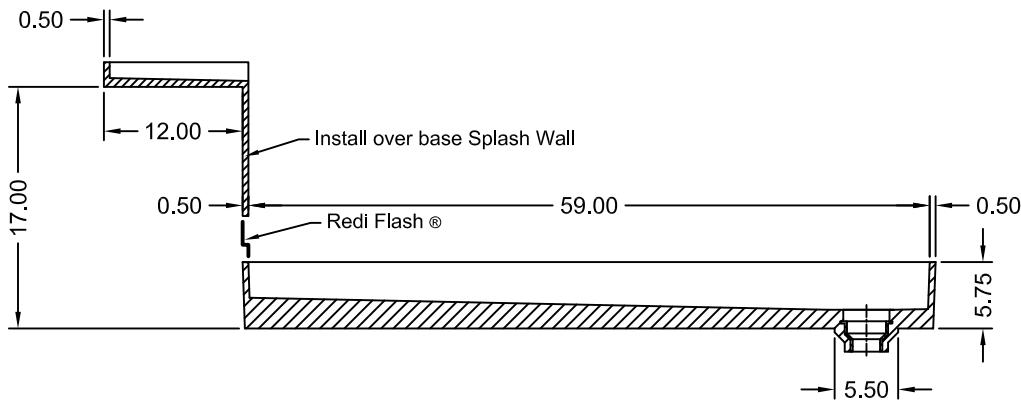

TILE REDI® BASE'N BENCH® SHOWER KIT

REDI TRENCH®
WITH REDI BENCH®

MODEL
RT4260R-SBN-RB42-KIT

(Not to scale)

SECTION A-A